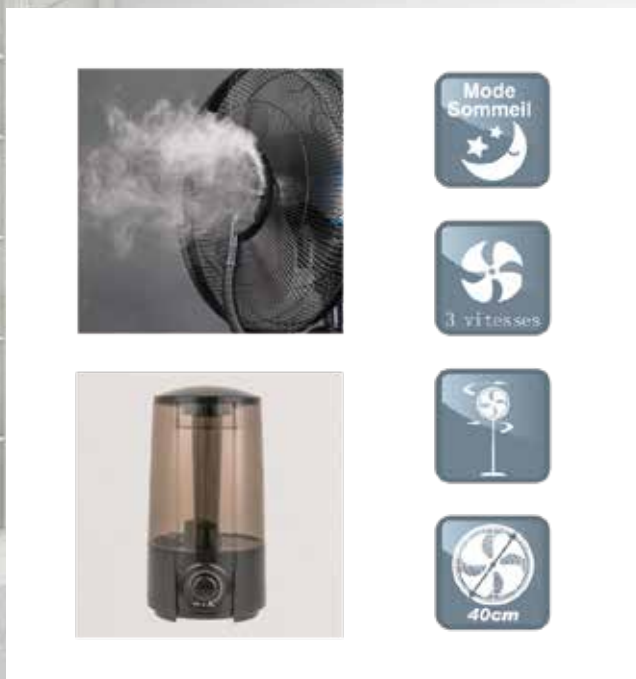

MIST FAN

Collection Mist Fan